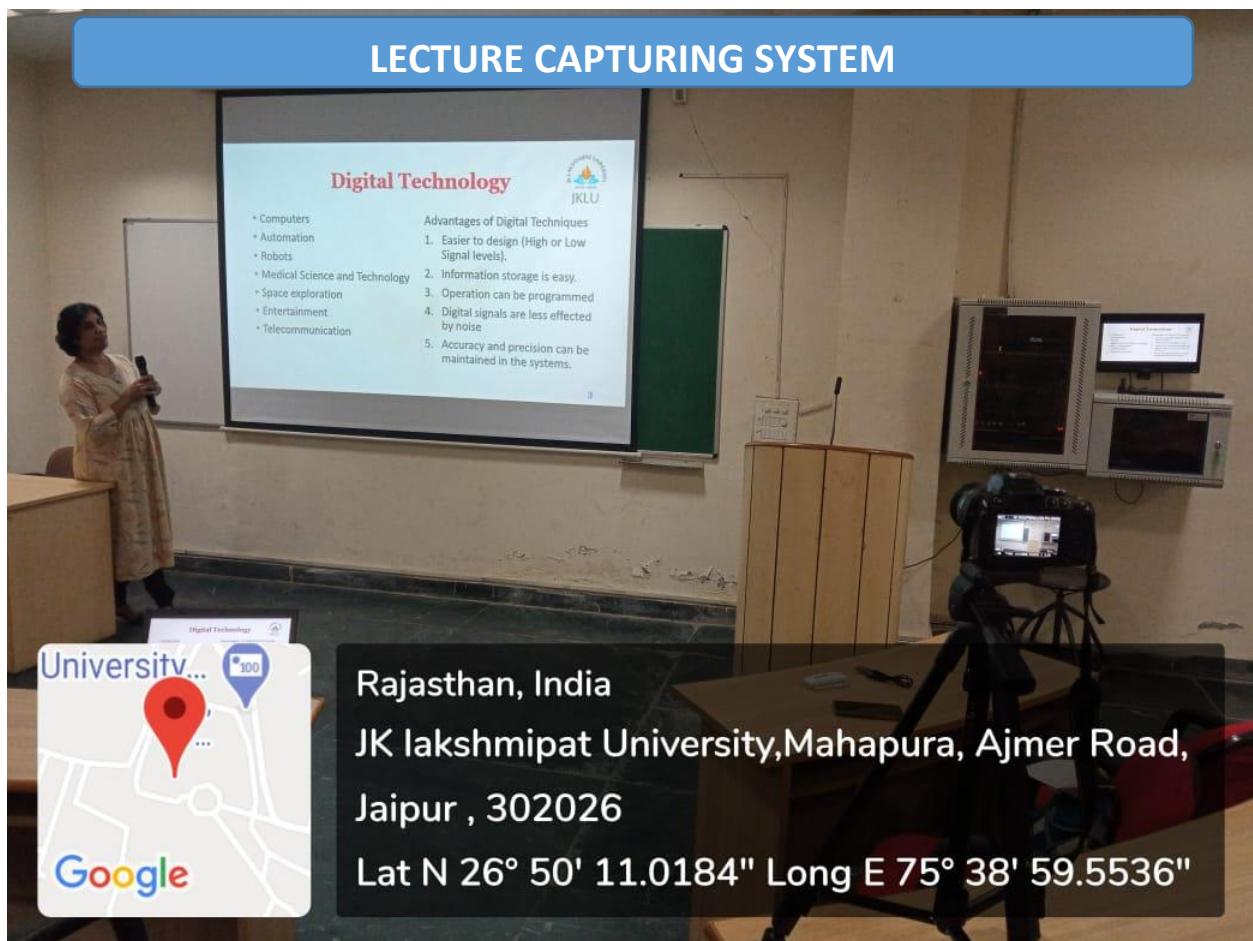

Geotagged Photographs of the Media Centre and Recording Facility

JKLU is using Zoom business license platform for conducting and capturing online lectures for students to provide live learning experience through campus as well as remote locations.

System with Intel Xeon processor is used for video editing and processing activity. University has developed online repository of E- Lectures using Microsoft OneDrive and MS Streams platform. Online lectures recordings access has been given to the students and cloud-based E- Lecture recordings are available to the students for any ware, anytime access.